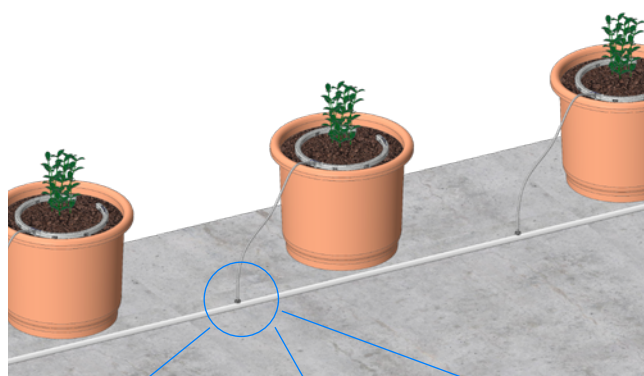

→ CONNECTION TYPES

CONNECTION TO
PCJ ONLINE DRIPPER

CONNECTION TO
PC ONLINE DRIPPER

CONNECTION
TO UNIRAM™